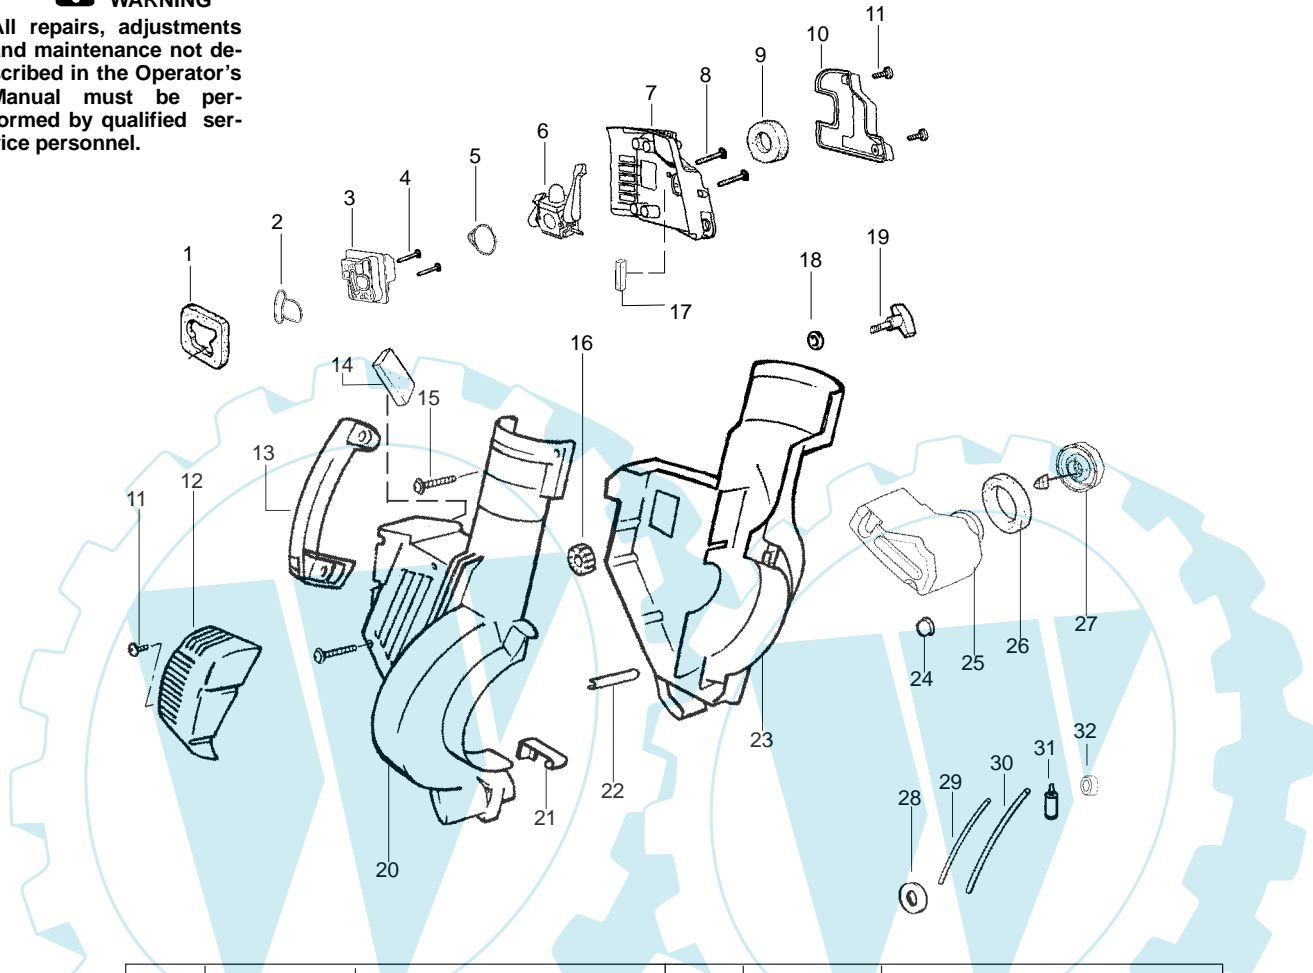

PARTS LIST NO.  
530163936**PARTNER**® PARTS LISTMODEL(s)  
BV 25DATE  
12/30/03Replaces  
530163936 - 03/20/03

Note: Illustration may differ from actual model due to design changes

PAGE NO. 1

**WARNING**

All repairs, adjustments and maintenance not described in the Operator's Manual must be performed by qualified service personnel.

Ref.	Part No.	Description	Ref.	Part No.	Description
1.	530071459	Air Dam (kit)	21.	530402044	Spring-Cover Latch
2.	530071458	Gasket-Adapter (kit)	22.	530049617	Guide-Starter Rope
3.	530035561	Carburetor Adaptor	23.	530057313	Housing-Left
4.	530016309	Screw	24.	530036792	Isolator-Crankcase
5.	530071458	Gasket-Carburetor (kit)	25.	530049491	Assy-Fuel Tank
6.	---	Kit-Carb Ass'y. (C1Q-W11C)	26.	530049527	Gasket-Fuel Tank
	530071632	(WT-606)	27.	530049386	Fuel Cap w/Retainer
	530071775		28.	530049656	Grommet-Shroud
7.	530056629	Air Box	29.	530069247	Kit-Line Carb/Purge
8.	530015849	Screw-Carb.	30.	530069216	Kit-Line Tank/Purge
9.	530049383	Filter-Air	31.	530095646	Assy-Fuel Pick-up
10.	530056581	Cover-Air Filter	32.	530071459	Grommet-Fuel line (kit)
11.	530016349	Screw		Not Shown	
12.	530056641	Guard-Muffler		---	Operator Manual
13.	530095469	Handle		530164526	Scan.
14.	530071459	Foam 71.1mm (kit)		530164527	Euro.
15.	530015886	Screw		530164712	Central Euro
16.	530049323	Isolator		530057414	Warning Decal
17.	530071459	Foam 25.4mm (kit)			
18.	530015197	Nut			
19.	530016322	Knob-Blower			
20.	530057312	Housing-Right			

✓ = NEW PART NUMBER FOR THIS IPL

★ = REFER TO THE SERVICE REFERENCE INDICATED FOR MORE INFORMATION. (LOCATED AT END OF IPL)

PARTS LIST NO. 530163936		<b>PARTNER</b> ® PARTS LIST	MODEL(s) BV 25
DATE 12/30/03	Replaces 530163936 - 03/20/03		Note: Illustration may differ from actual model due to design changes