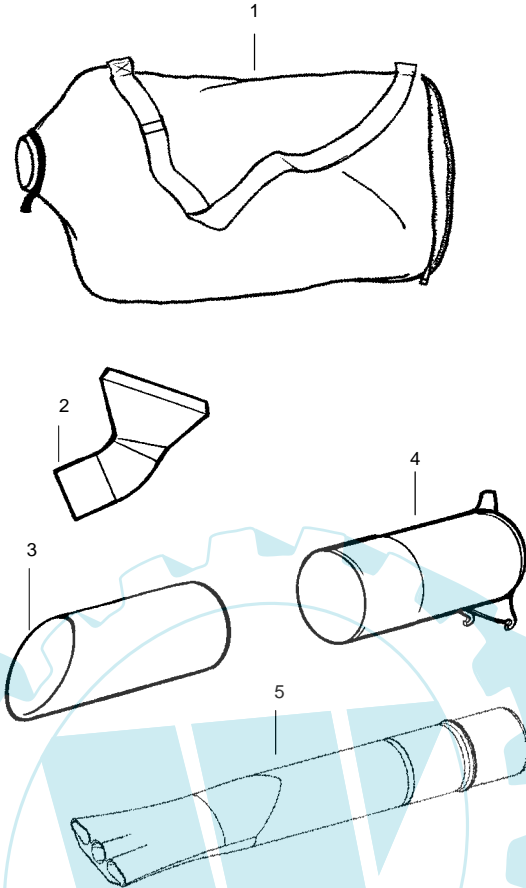

PARTS LIST NO. 530163936		PARTNER® PARTS LIST	MODEL(s) BV 25	
DATE 12/30/03	Replaces 530163936 - 03/20/03		Note: Illustration may differ from actual model due to design changes	PAGE NO. 3

Assy - Vacuum

Ref.	Part No.	Description
1.	530095564	Assy-Vac. Bag w/strap
2.	530095470	Tube-Elbow Vac
3.	530094476	Tube-Lower Vac
4.	530056901	Tube-Upper Vac
5.	530095593	Tube-Blower

Kit - Carburetor Assy # 530071632 - C1Q-W11C (zama)

Kit - Carburetor Assy # 530071775 - WT-606 (walbro)

530071716 - Kit - Choke Lever (zama)
530071725 - Kit - Choke Lever (walbro)

530071715 - Kit - Throttle Lever (zama)
530071726 - Kit - Throttle Lever (walbro)

Note: No Repair kits are available for this carburetor, please order the complete assembly part number

✓ = NEW PART NUMBER FOR THIS IPL   ★ = REFER TO THE SERVICE REFERENCE INDICATED FOR MORE INFORMATION. (LOCATED AT END OF IPL)