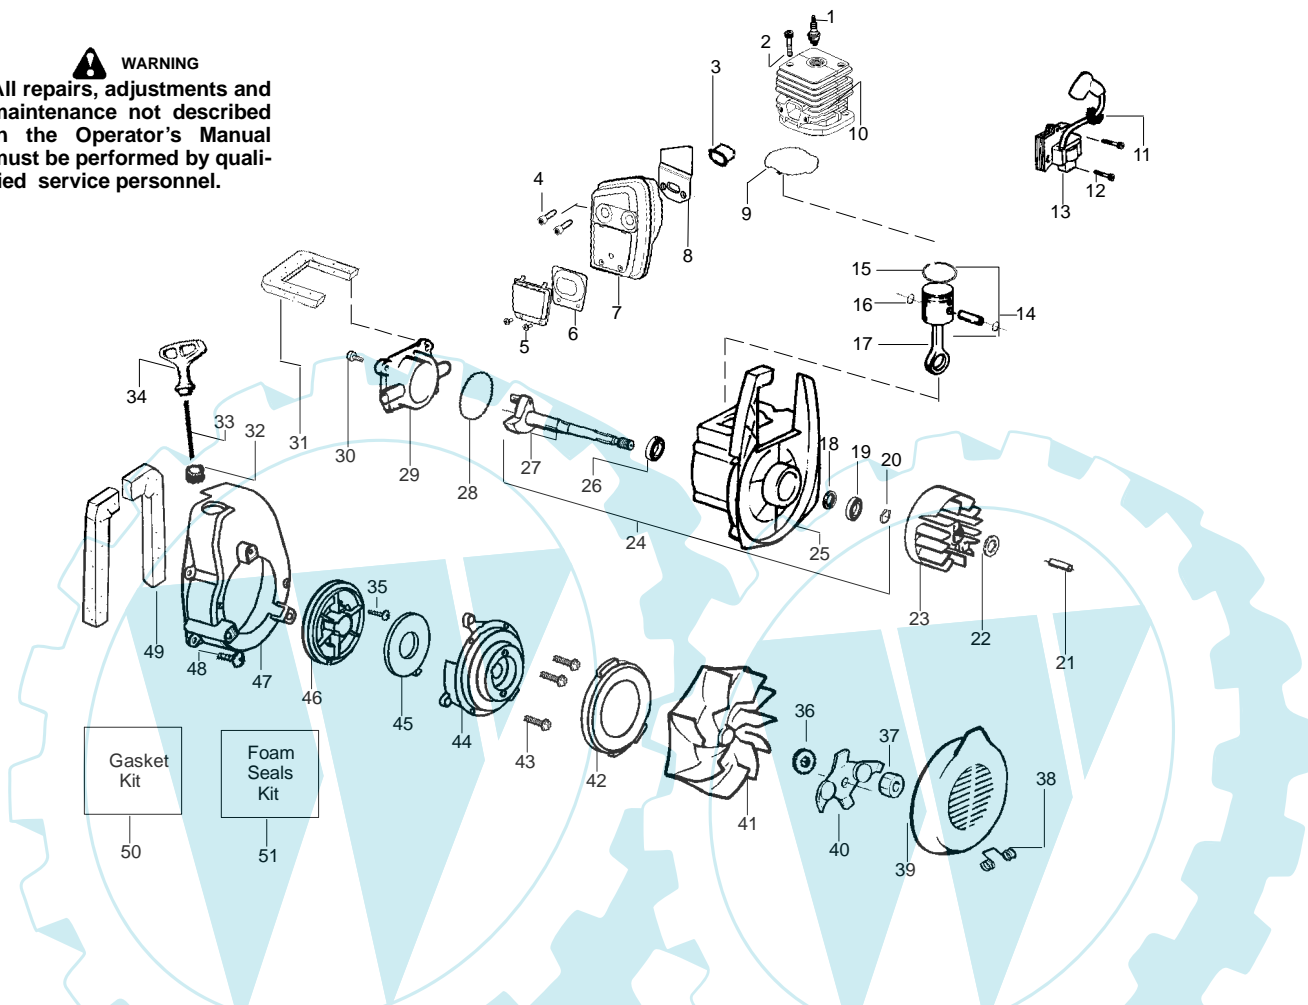

PARTS LIST NO. 530163936		PARTNER® PARTS LIST	MODEL(s) BV 25	
DATE 12/30/03	Replaces 530163936 - 03/20/03		Note: Illustration may differ from actual model due to design changes	PAGE NO. 2

WARNING
All repairs, adjustments and maintenance not described in the Operator's Manual must be performed by qualified service personnel.

Ref.	Part No.	Description	Ref.	Part No.	Description	Ref.	Part No.	Description
1.	952030249	Spark Plug (RCJ-6Y)	21.	530016190	Spacer-Flywheel	40.	530095461	Assy-Mulch Blade
2.	530015953	Screw	22.	530015149	Washer	41.	530069817	Assy-Impeller
3.	530055191	Insulator-Heat	23.	530039209	Assy-Flywheel	42.	530056625	Seal-Ring
4.	530016387	Screw-Muffler-Internal	24.	530071456	Assy-Crankcase/Crank shaft (incl. 20,25,27)	43.	530016349	Screw
5.	530015241	Screw	25.	530012492	Assy-Crankcase (Incl. 18,19,26)	44.	530055101	Housing-Pulley
6.	530071593	Kit-Spark Screen (incl. #5)	26.	530032125	Bearing-Inner	45.	530042086	Spring-Starter
✓ 7.	530071834	Kit-Muffler (incl. 4,5,6, & 8)	27.	530012452	Assy-Crankshaft	46.	530071466	Kit-Starter Pulley
8.	530071458	Gasket-Baffle (kit)	28.	530071458	O-ring-C/case (kit)	47.	530055102	Fan Housing
9.	530071458	Gasket-Cylinder (kit)	29.	530012443	Cover-Crankcase	48.	530015810	Screw
✓ 10.	530071457	Kit-Cylinder	30.	530015810	Screw	49.	530071459	Foam-182mm (kit)
11.	530019182	Grommet-Ign. Module	31.	530071459	Foam-219mm (kit)	50.	530071458	Kit-Gasket (page 1 incl. 2, & 5) (page 2 incl. 8,9, & 28)
12.	530016357	Screw-Ignition Module	32.	530029182	Eyelet-Flange	51.	530071459	Kit-Foam Seals (page 1 incl. 1,14,17,32) (page 2 incl. 31 & 49)
13.	530035505	Ignition Module	33.	530071467	Kit-Rope			
14.	530071357	Kit-Piston (Incl. 15 & 16)	34.	530049488	Handle-Starter			
15.	530055120	Piston Ring	35.	530016391	Screw-Rope			
16.	530015162	Retainer-Piston Pin	36.	530016240	Washer-Belleville			
17.	530069945	Assy-Connecting Rod	37.	530626605	Nut			
18.	530071615	Kit-Crankcase Seal	38.	530402043	Spring-Return Cover			
19.	530055728	Bearing-Outer	39.	530049313	Inlet Door			
20.	530015941	Retainer Ring-C'chaft						

✓ = NEW PART NUMBER FOR THIS IPL   ★ = REFER TO THE SERVICE REFERENCE INDICATED FOR MORE INFORMATION. (LOCATED AT END OF IPL)